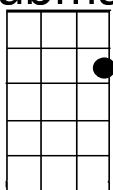

**(Play chords of all 4 lines of Chorus as
G x 4 D x 4 D x 4 G x 4 G x 4 D x 4 D x 4 G x 4
while John D and Kelvin G speak muffled-)**

***(Full speed ahead, Mr. Boatswain full speed ahead!
Full speed it is, Sir
Cut the cable, Drop the cable
Aye, aye, sir, Aye, aye
Captain! Captain!)***

[G] As we [D] live a [C] life of [G] ease (life of ease)
[Em7] Every [Am] one of us (every one of us)
Has [Cmaj7] all we [D] need (as all we need)
[G] Sky of [D] blue (sky of blue)
and [C] sea of [G] green (sea of green)
[Em7] In our [Am] yellow (in our yellow)
[Cmaj7] subma[D]rine (submarine ha ha)

[G] We all live in a [D] yellow submarine
Yellow submarine **[G] yellow submarine**
[G] We all live in a [D] yellow submarine
Yellow submarine **[G] yellow submarine**
[G] We all live in a [D] yellow submarine
Yellow submarine **[G] yellow submarine**
[G] We all live in a [D] yellow submarine
Yellow submarine **[G] yellow submarine**

STOP

Cmaj7